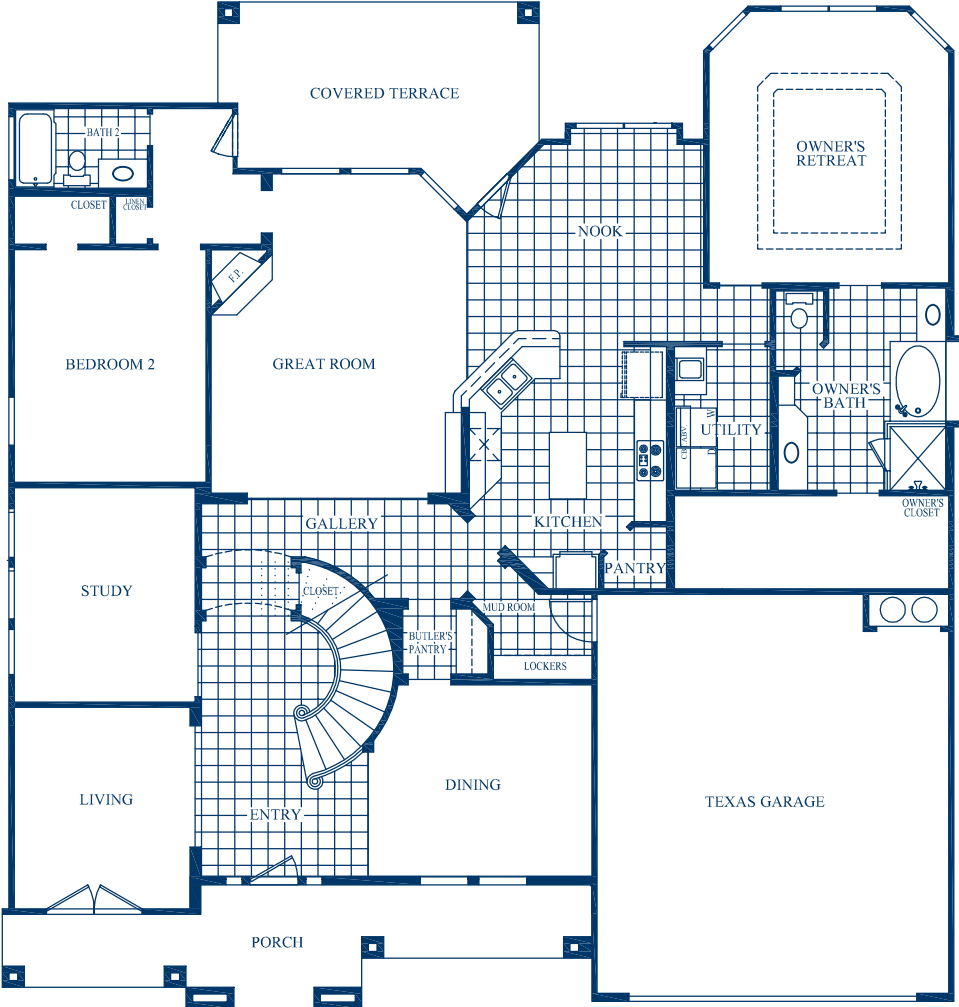

101 Honeysuckle Way

Broadway | 4,585sf

Prices, plans, and specifications are subject to change without notice.
 All square footages are approximate.
 Copyright © 2007 - Graham Hart Home Builder - All Rights Reserved.
 Revised 11/11/06 - WWW.GRAHAMHART.COM - 623932