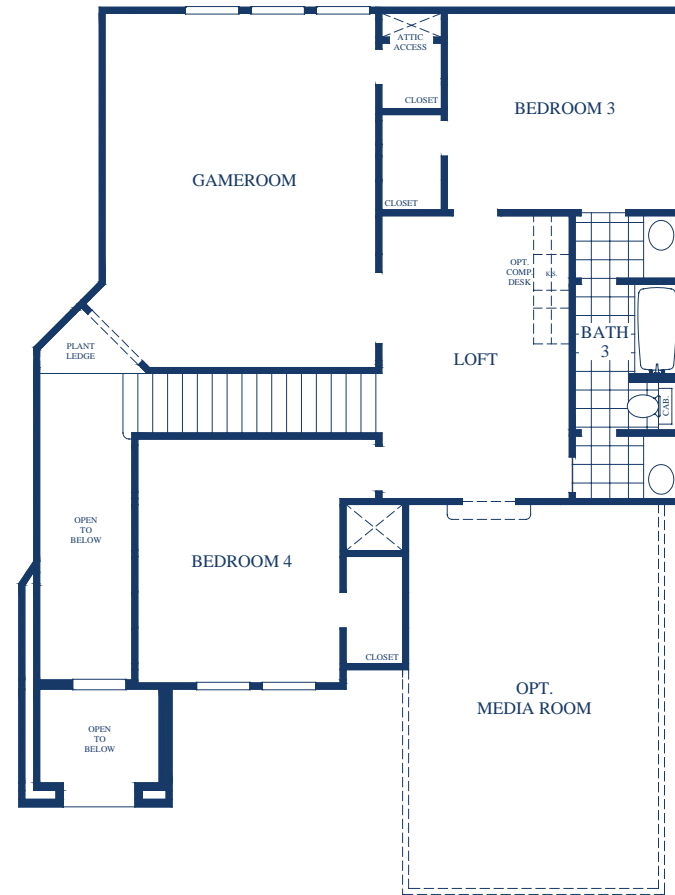

ARCHITECTURAL STYLE 'C'

Baytown | 3,187-3,481sf

Prices, plans, and specifications are subject to change without notice.
 All square footages are approximate.
 Copyright © 2007 - Graham Hart Home Builder - All Rights Reserved.
 Revised 11/11/06 - WWW.GRAHAMHART.COM - 523296