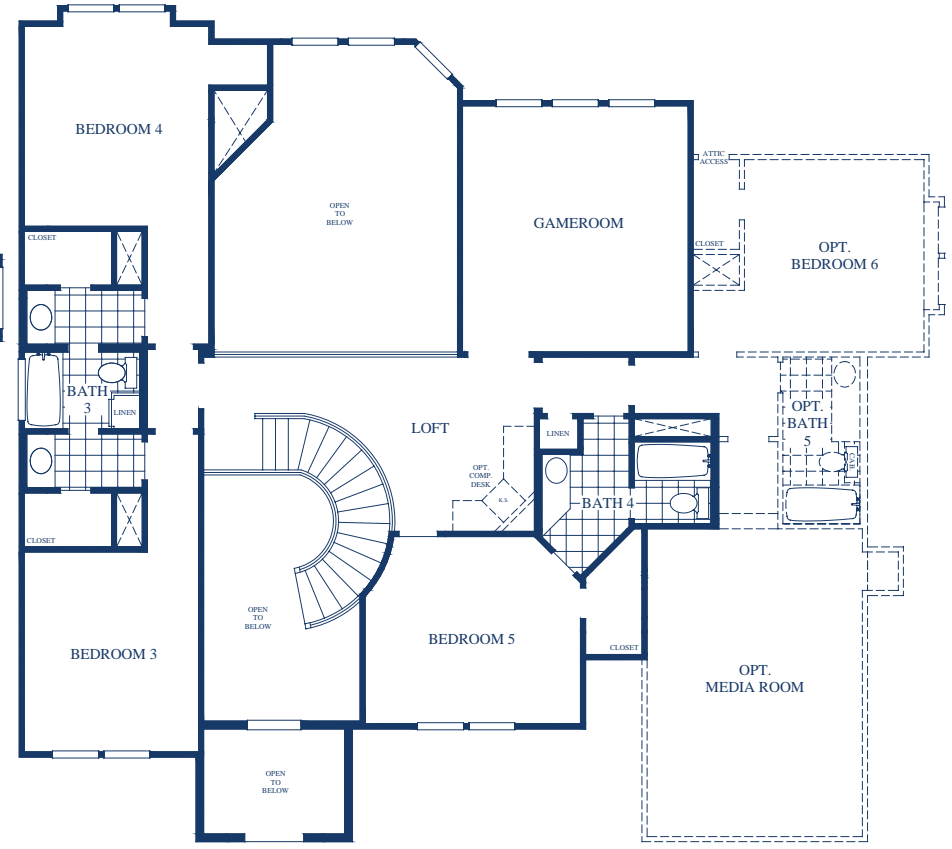

ARCHITECTURAL STYLE 'C'

Broadway | 3,947-4,544sf

Prices, plans, and specifications are subject to change without notice.
 All square footages are approximate.
 Copyright © 2007 - Graham Hart Home Builder - All Rights Reserved.
 Revised 11/11/06 - WWW.GRAHAMHART.COM - 623932