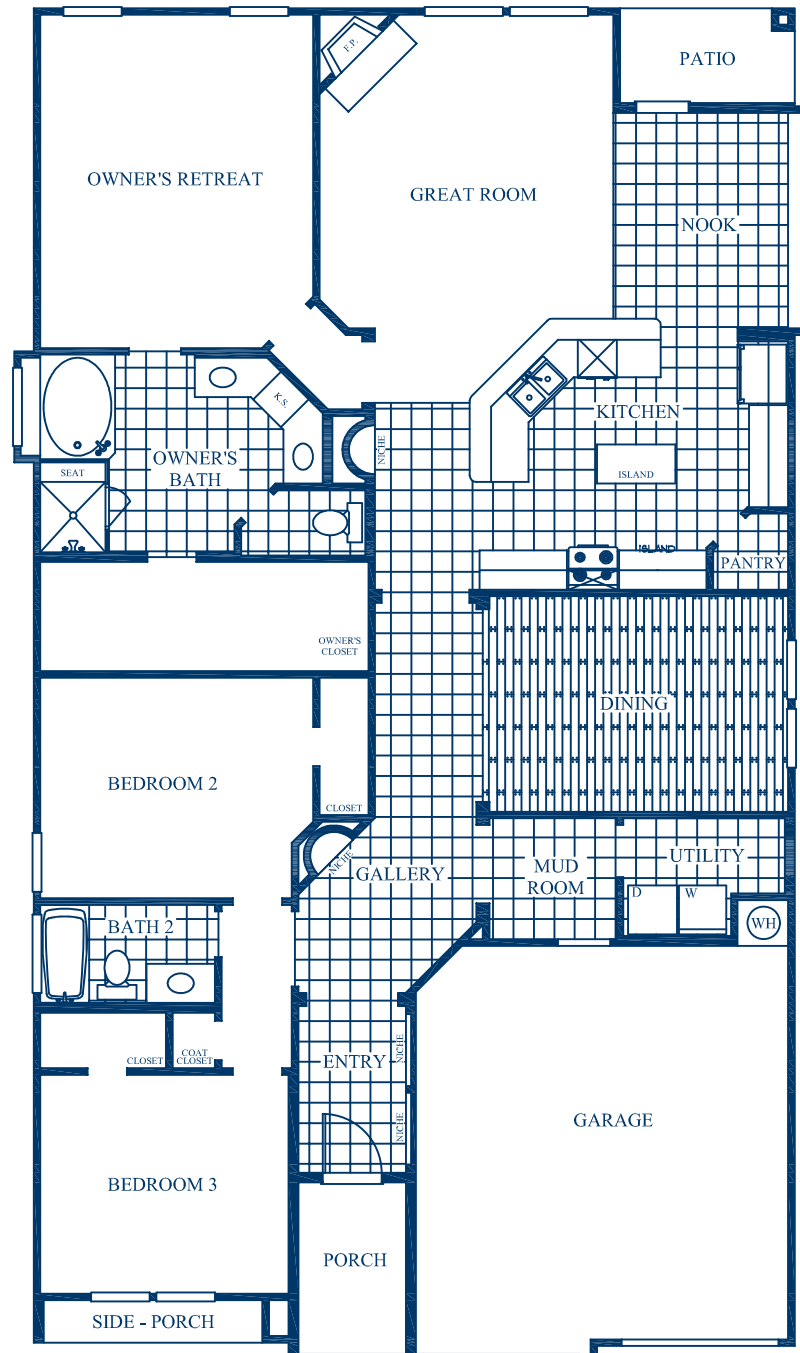

2621 Flowing Springs Drive

Odessa | 2,192sf

Prices, plans, and specifications are subject to change without notice.
All square footages are approximate.
Copyright © 2010 - Graham Hart Home Builder - All Rights Reserved.