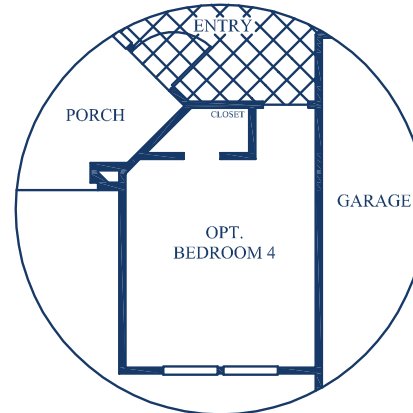

ARCHITECTURAL STYLE 'C'

OPT. OWNER'S BATH

OPT. BEDROOM 4

Oxford | 2,672 - 2,694 sf

Prices, plans, and specifications are subject to change without notice.
 All square footages are approximate.
 Copyright © 2010 - Graham Hart Home Builder - All Rights Reserved.