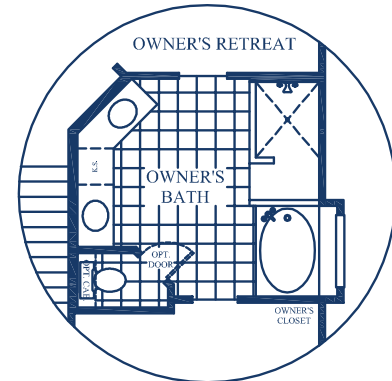

ARCHITECTURAL STYLE 'C'

OPT. OWNER'S BATH

OPT. BEDROOM 4

Oxford | 2,672 - 2,694 sf

Prices, plans, and specifications are subject to change without notice.
 All square footages are approximate.
 Copyright © 2010 - Graham Hart Home Builder - All Rights Reserved.