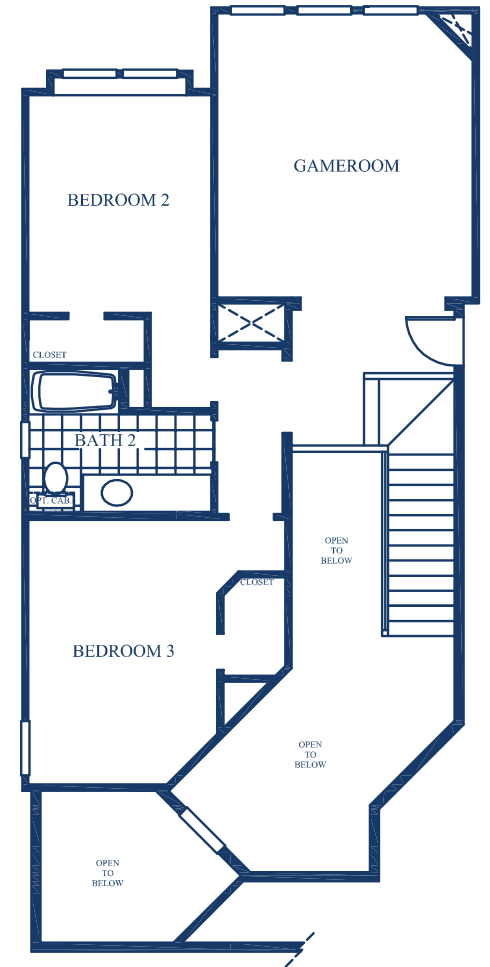

ARCHITECTURAL STYLE 'C'

OPT. OWNER'S BATH

OPT. BEDROOM 4

Oxford | 2,672 - 2,694 sf

Prices, plans, and specifications are subject to change without notice.
 All square footages are approximate.
 Copyright © 2010 - Graham Hart Home Builder - All Rights Reserved.