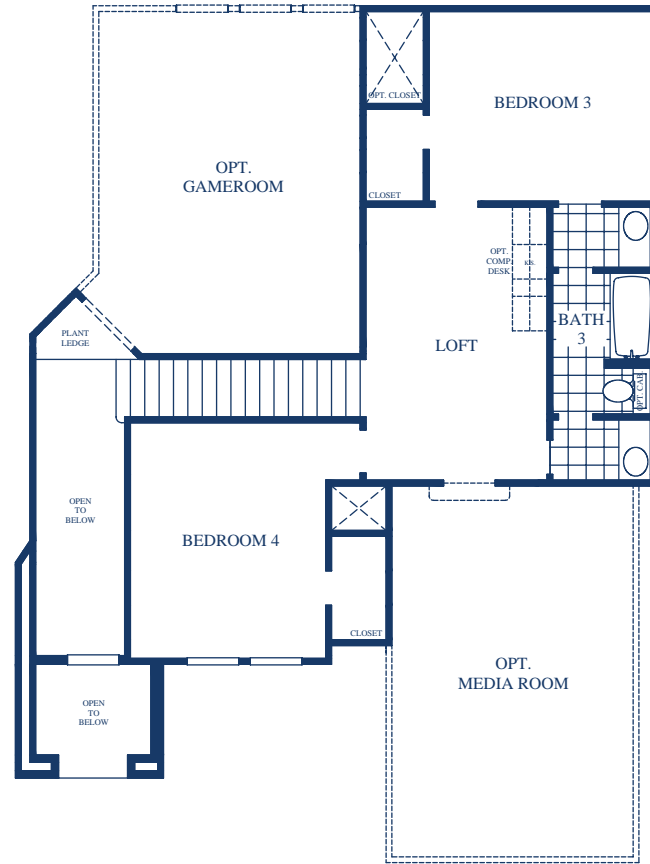

ARCHITECTURAL STYLE 'C'

Tanglewood | 2,828-3,458sf

Prices, plans, and specifications are subject to change without notice.
 All square footages are approximate.
 Copyright © 2010 - Graham Hart Home Builder - All Rights Reserved.