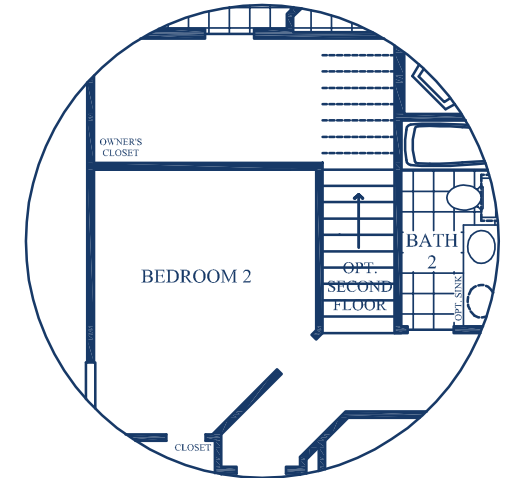

ARCHITECTURAL STYLE 'C'

OPT. SECOND FLOOR

Truitt | 2,328-2,731sf

Prices, plans, and specifications are subject to change without notice.
 All square footages are approximate.
 Copyright © 2010 - Graham Hart Home Builder - All Rights Reserved.
 Revised 02/12/10 - WWW.GRAHAMHART.COM - 512453