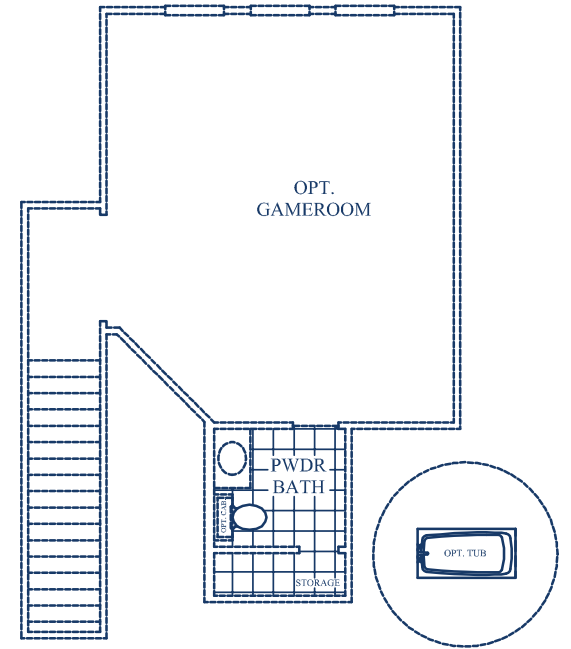

ARCHITECTURAL STYLE 'C'

OPT. SECOND FLOOR

Truitt | 2,328-2,731sf

Prices, plans, and specifications are subject to change without notice.
 All square footages are approximate.
 Copyright © 2010 - Graham Hart Home Builder - All Rights Reserved.
 Revised 02/12/10 - WWW.GRAHAMHART.COM - 512453